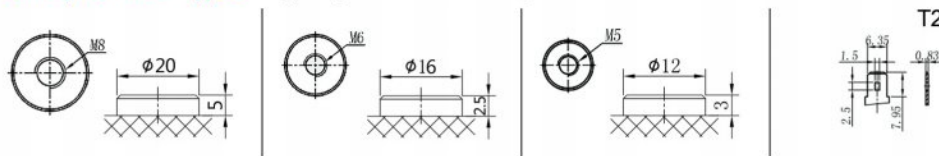

Neuton Power VRLA AGM Deep Cycle Range

Battery Model No.	Nominal Voltage (Volts)	Nominal Capacity C20 (Ah)	Length (mm)	Width (mm)	Height (Overall) (mm)	Weight (kg)	Terminal Type	Terminal Layout
NPD62250	6	225	260	180	252	30	M8	C
NPD62300	6	230	306	168	226	30.5	M8	C
NPD62350	6	235	243	188	275	32.5	M8	C
NPD62450	6	245	260	180	274	34	M8	C
NPD12150	12	15	151	99	103	4.3	T2	E
NPD12250	12	25	181	77	175	6.9	M5	A
NPD12240	12	24	166	175	128	9.1	M5	B
NPD12260	12	26	165	126	175	10.5	M5	A
NPD12400	12	40	195	130	162	11.1	M5	B
NPD12450	12	45	198	166	170	13.5	M6	A
NPD12600	12	60	229	139	216	16.5	M6	B
NPD12950	12	95	260	168	215	26	M6	B
NPD121050	12	105	307	168	212	28	M6	B
NPD121250	12	125	330	171	214	34	M8	B
NPD121700	12	170	341	172	283	45	M8	B
NPD121900	12	190	480	170	236	52	M8	B
NPD122300	12	230	532	207	220	58.8	M8	D
NPD122700	12	270	520	268	225	75	M8	D
NPDC12900	12	90	260	168	215	26.4	M6	B
NPDC121000	12	100	307	168	214	28.5	M8	B
NPDC121200	12	120	330	171	219	32.5	M8	B

Terminal Layout

* Weight deviation: ± 5%

Battery Terminal Types

Typically +/- 1mm To 1.75Vpc

BATTERY POWER YOU CAN RELY ON

**Neuton
POWER[®]**
Revolution
in Power

Popular Products

(* Please double check datasheet for accurate battery size)